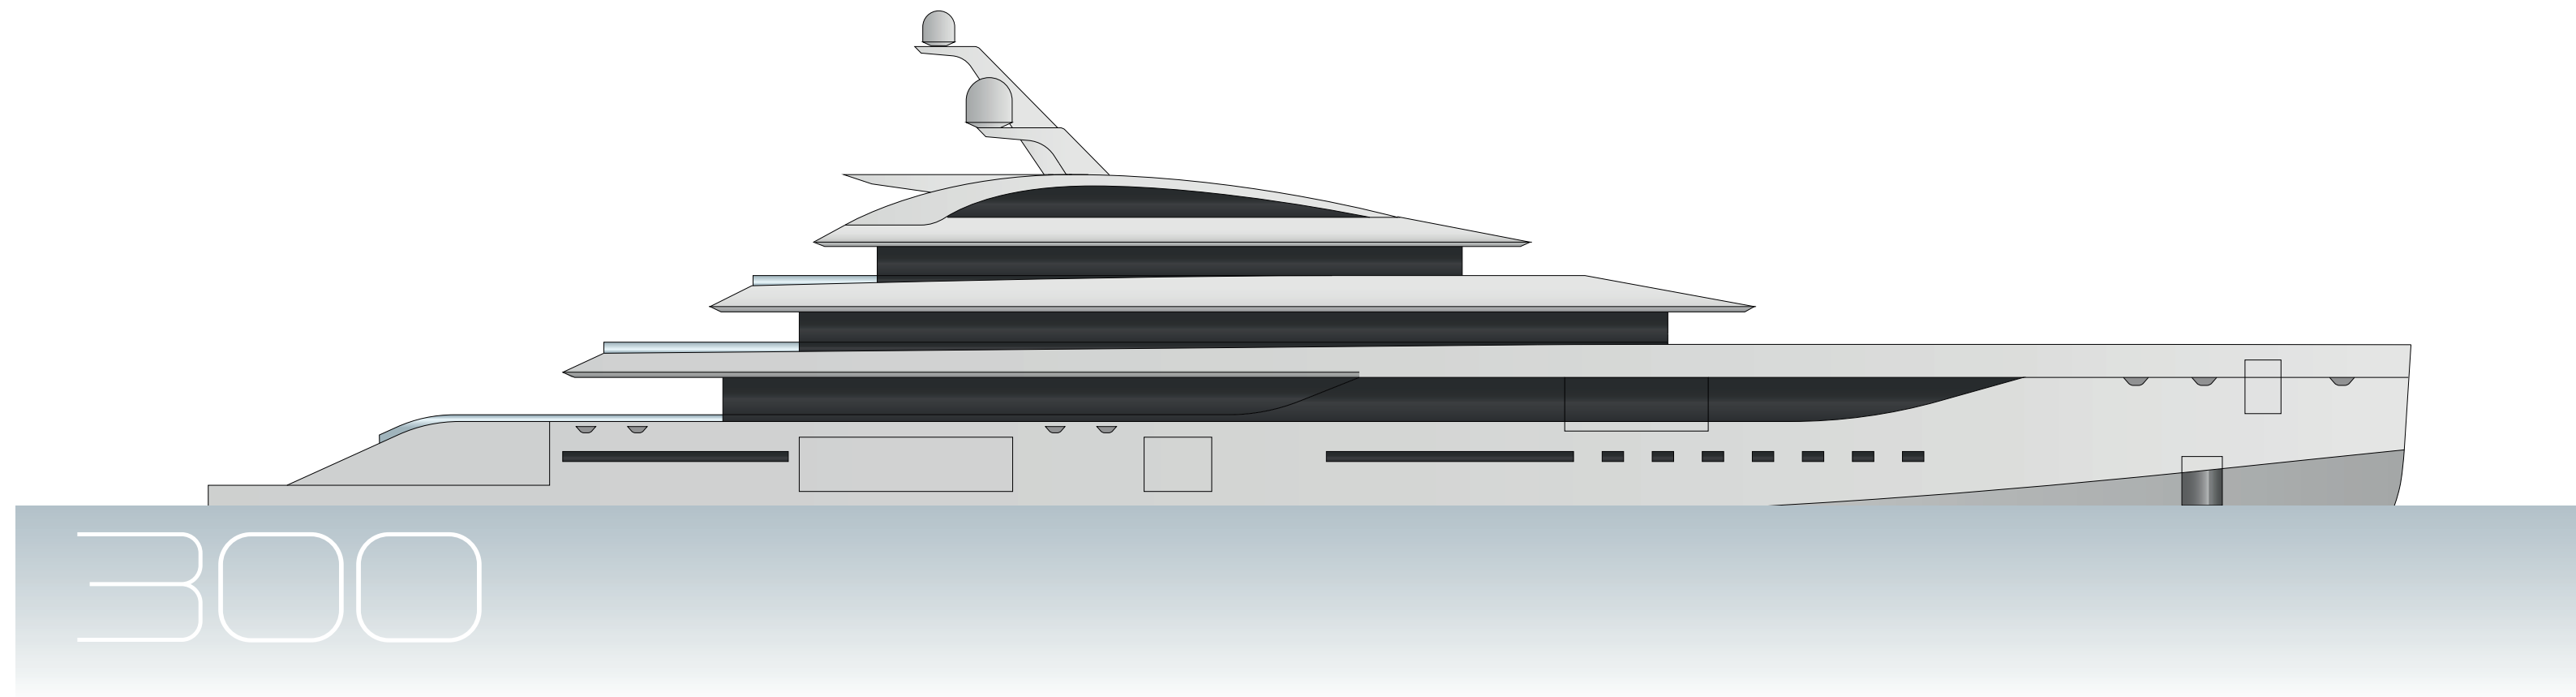

VanDutch<sup>®</sup> 

400

MEGAYACHT

# SPECIFICATIONS

---

DESIGN	HARTFORM YACHT DESIGN
INTERIOR DESIGN	CRISTIANO GATTO DESIGN

---

OVERALL LENGTH	120M
BEAM	17M
DRAFT	4.5M

---

TONNAGE	5500 GT
HULL TYPE	DISPLACEMENT

---

HULL	ALUMINIUM
SUPERSTRUCTURE	ALUMINIUM

---

DECKS	4
GUESTS	24
CREW	32

---

ENGINES	2X MTU 20V 4000 M73L
---------	----------------------

Specifications are based on available information at time of printing. actual specifications may vary. 'vandutch reserves the right to change product specifications, equipment, data, colour scheme and pricing, or to discontinue models at any time without notice to improve reliability, function or design or otherwise.