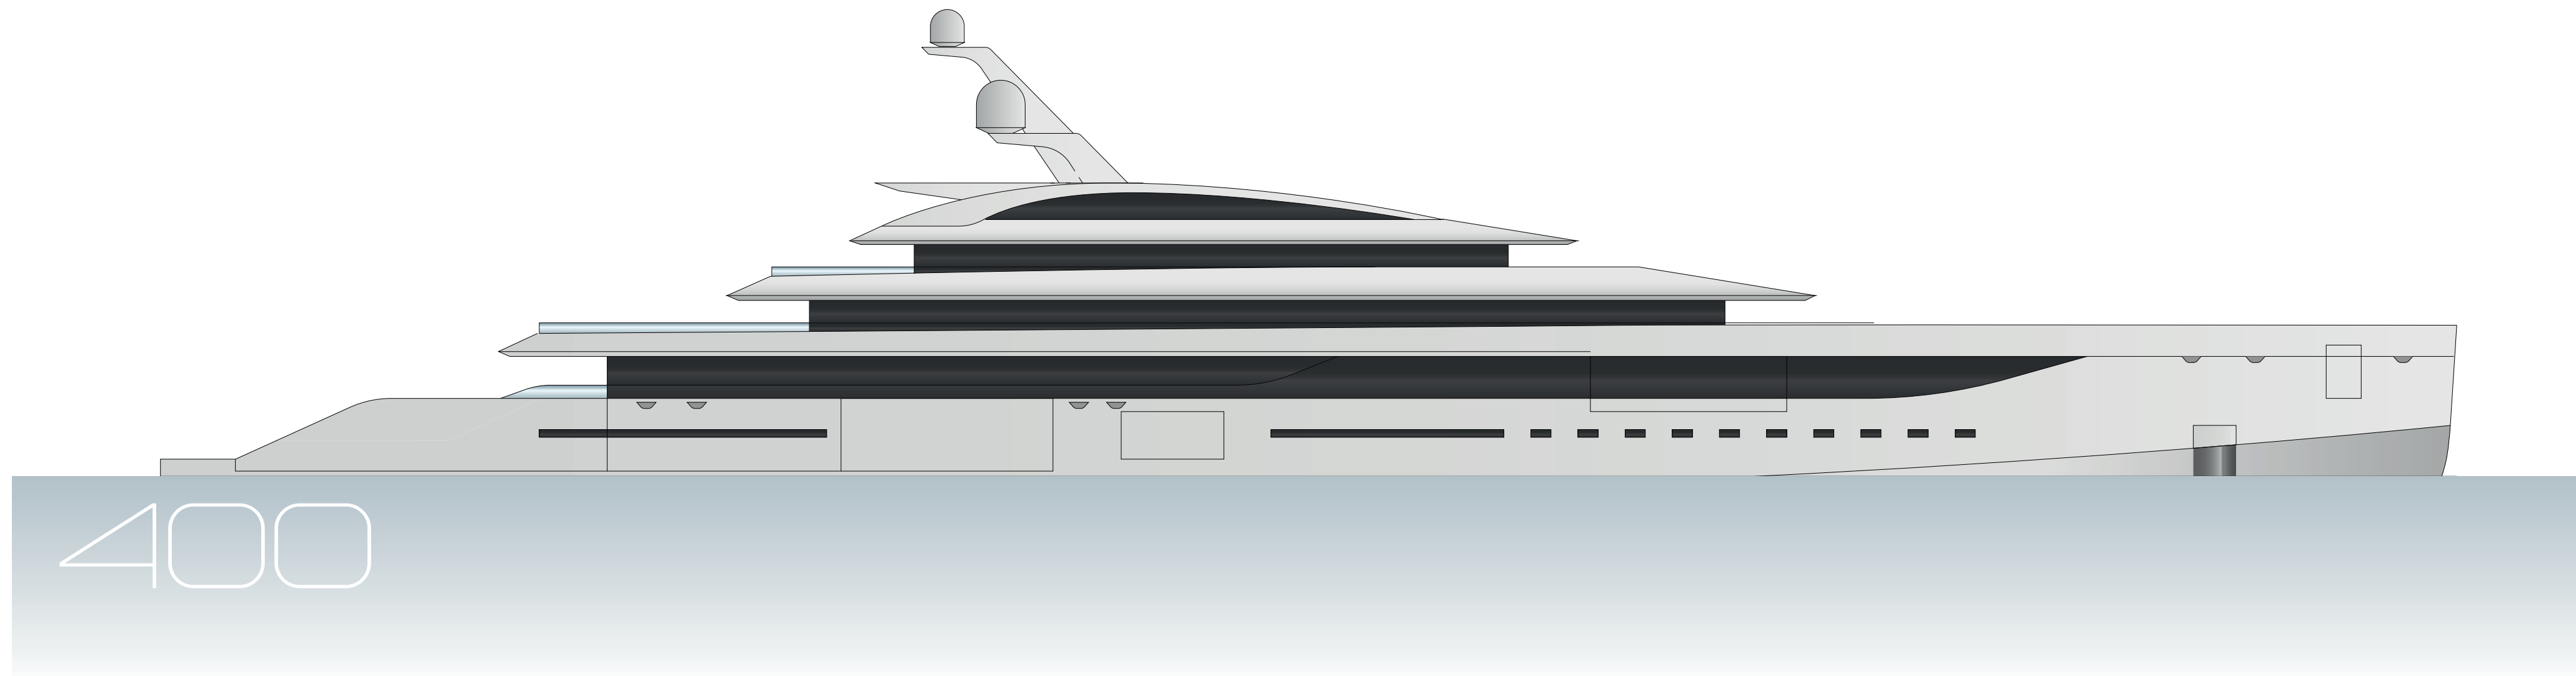

VanDutch<sup>®</sup> 

400

MEGAYACHT

# SPECIFICATIONS

---

DESIGN	HARTFORM YACHT DESIGN
INTERIOR DESIGN	CRISTIANO GATTO DESIGN

---

OVERALL LENGTH	120M
BEAM	17M
DRAFT	4.5M

---

TONNAGE	5500 GT
HULL TYPE	DISPLACEMENT

---

HULL	ALUMINIUM
SUPERSTRUCTURE	ALUMINIUM

---

DECKS	4
GUESTS	24
CREW	32

---

ENGINES	2X MTU 20V 4000 M73L
---------	----------------------

Specifications are based on available information at time of printing. actual specifications may vary. 'vandutch reserves the right to change product specifications, equipment, data, colour scheme and pricing, or to discontinue models at any time without notice to improve reliability, function or design or otherwise.