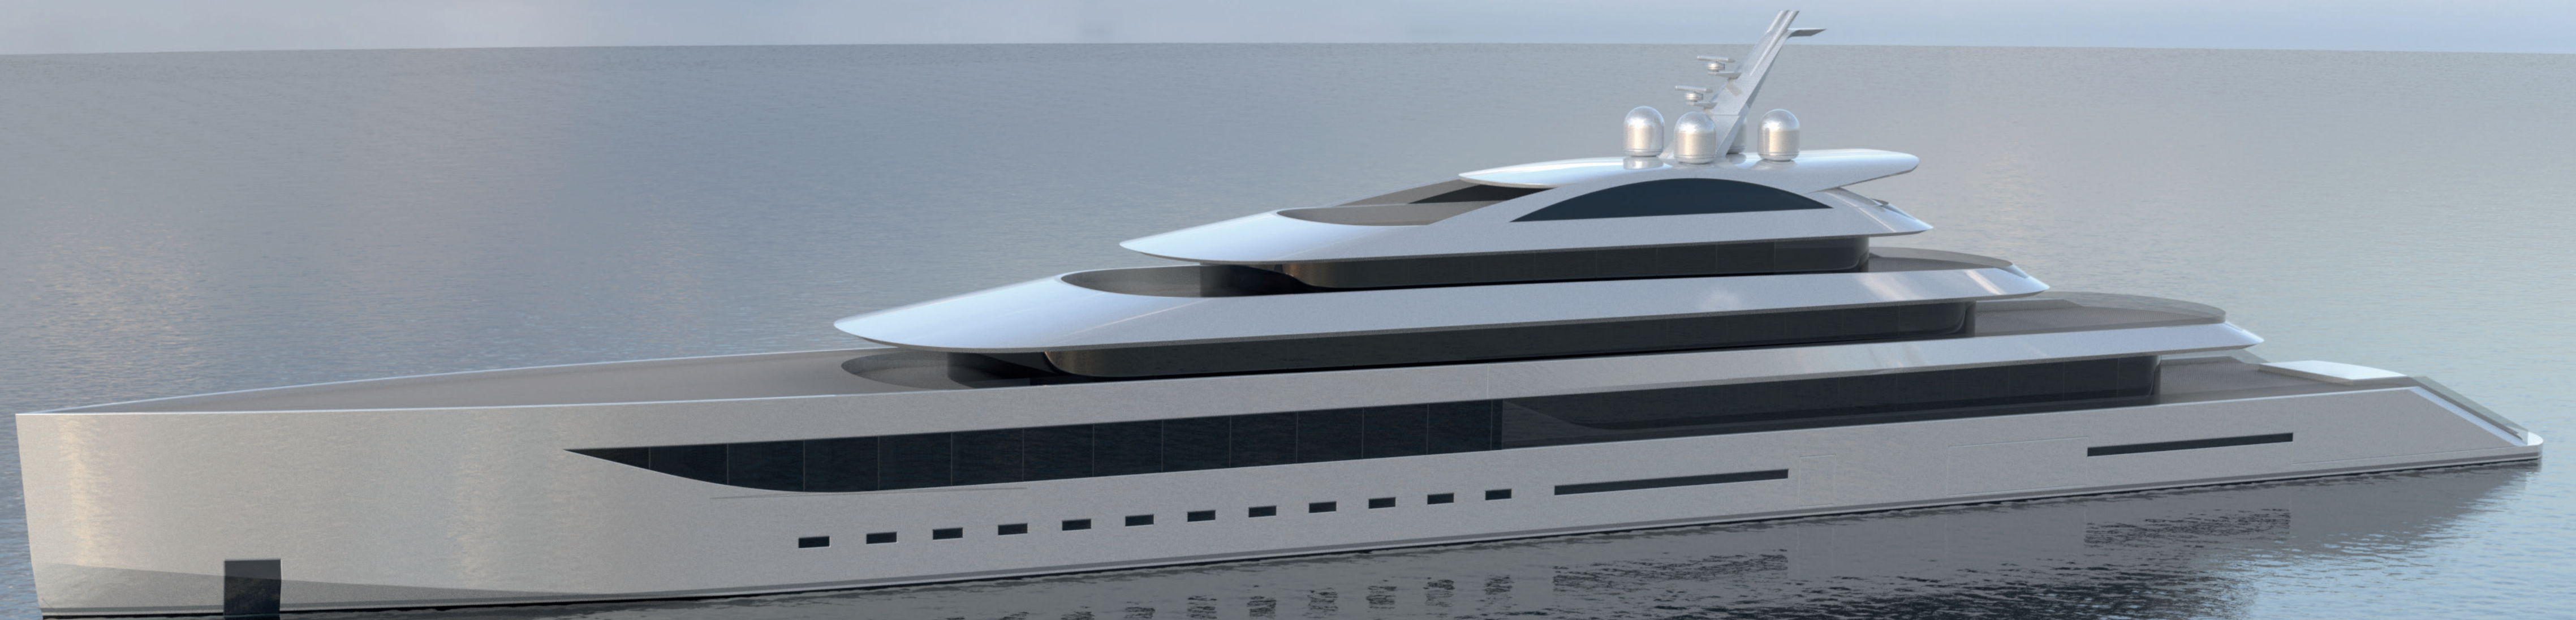

VanDutch<sup>®</sup> 

400

MEGAYACHT

# SPECIFICATIONS

---

DESIGN	HARTFORM YACHT DESIGN
INTERIOR DESIGN	CRISTIANO GATTO DESIGN

---

OVERALL LENGTH	120M
BEAM	17M
DRAFT	4.5M

---

TONNAGE	5500 GT
HULL TYPE	DISPLACEMENT

---

HULL	ALUMINIUM
SUPERSTRUCTURE	ALUMINIUM

---

DECKS	4
GUESTS	24
CREW	32

---

ENGINES	2X MTU 20V 4000 M73L
---------	----------------------

Specifications are based on available information at time of printing. actual specifications may vary. 'vandutch reserves the right to change product specifications, equipment, data, colour scheme and pricing, or to discontinue models at any time without notice to improve reliability, function or design or otherwise.

VANGUARD DUTCH  MARINE