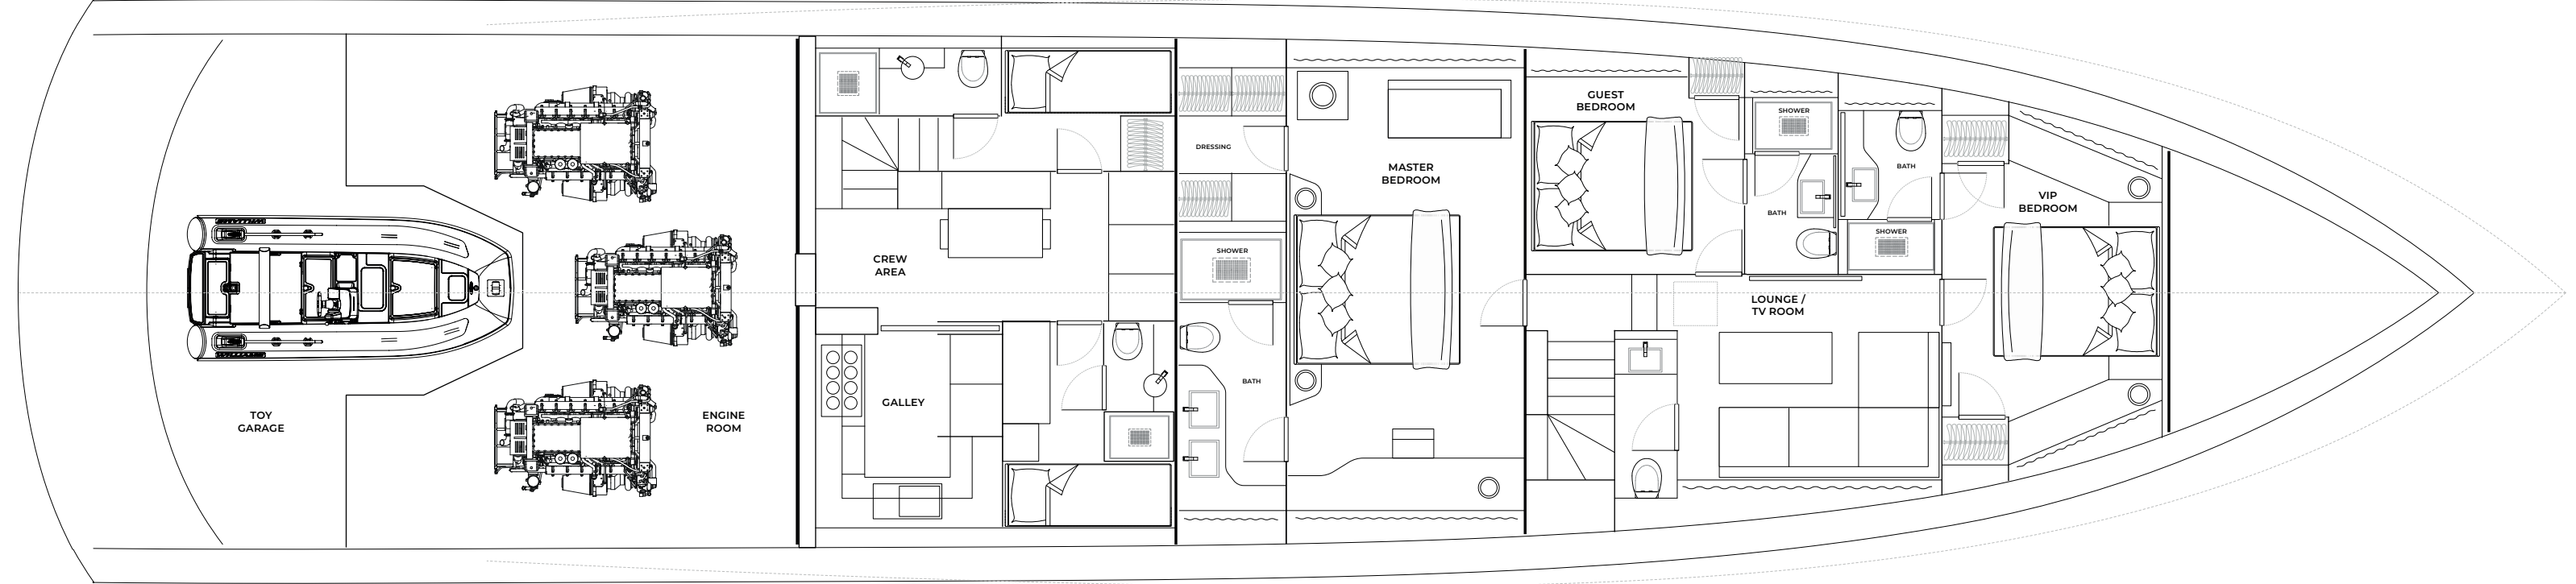

CRISTIANO GATTO
VENEZIA

CRISTIANOGATTO
VENEZIA

GENERAL ARRANGEMENT

SUN DECK

MAIN DECK

GENERAL ARRANGEMENT

LOWER DECK

LOWER DECK ALTERNATIVE WITH LOUNGE

SPECIFICATIONS

DESIGN	HARTFORM YACHT DESIGN
INTERIOR DESIGN	CRISTIANO GATTO DESIGN

OVERALL LENGTH	30M 100'
BEAM	7 M 23'
DRAFT	1.75M 5' 7"
GROS TONNAGE	<200T

HULL TYPE	V-PLANNING
-----------	------------

HULL	ALUMINIUM
SUPERSTRUCTURE	ALUMINIUM