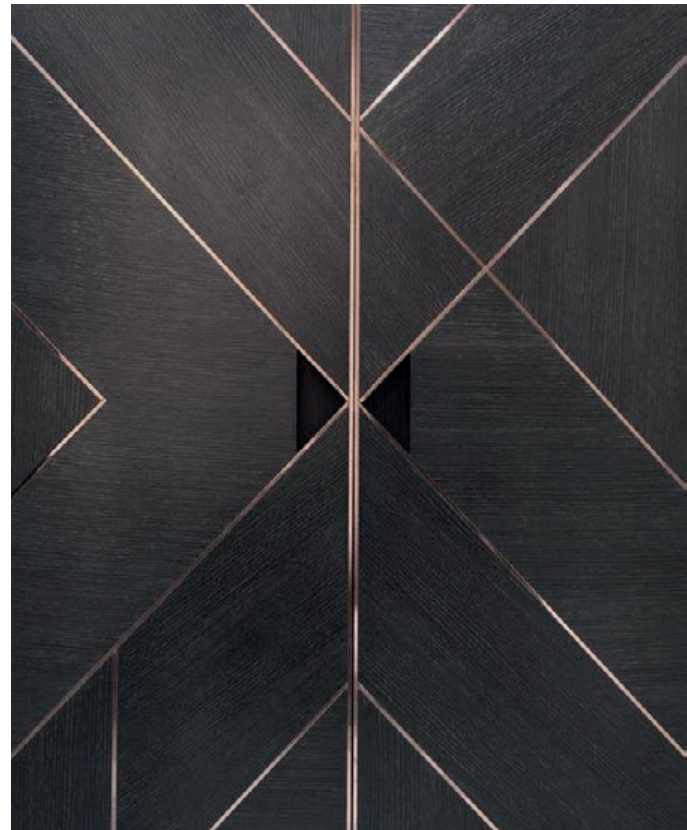

CRISTIANO GATTO

VENEZIA

ELEVATING LUXURY WITH FINE MATERIALS

Cristiano Gatto is renowned for his unparalleled talent in interior design, crafting spaces that seamlessly blend luxury with functionality. With a keen eye for detail and a passion for innovation, Gatto creates interiors that exude elegance and sophistication while catering to the needs and desires of the modern yacht owner. His signature style, characterized by a harmonious blend of luxurious materials such as leather, alcantara, and carbon fiber, perfectly complements the sporty yet refined aesthetic of the VD100. As the mastermind behind the yacht's interior, Gatto elevates the onboard experience, ensuring that every moment spent aboard is one of unparalleled comfort and indulgence.