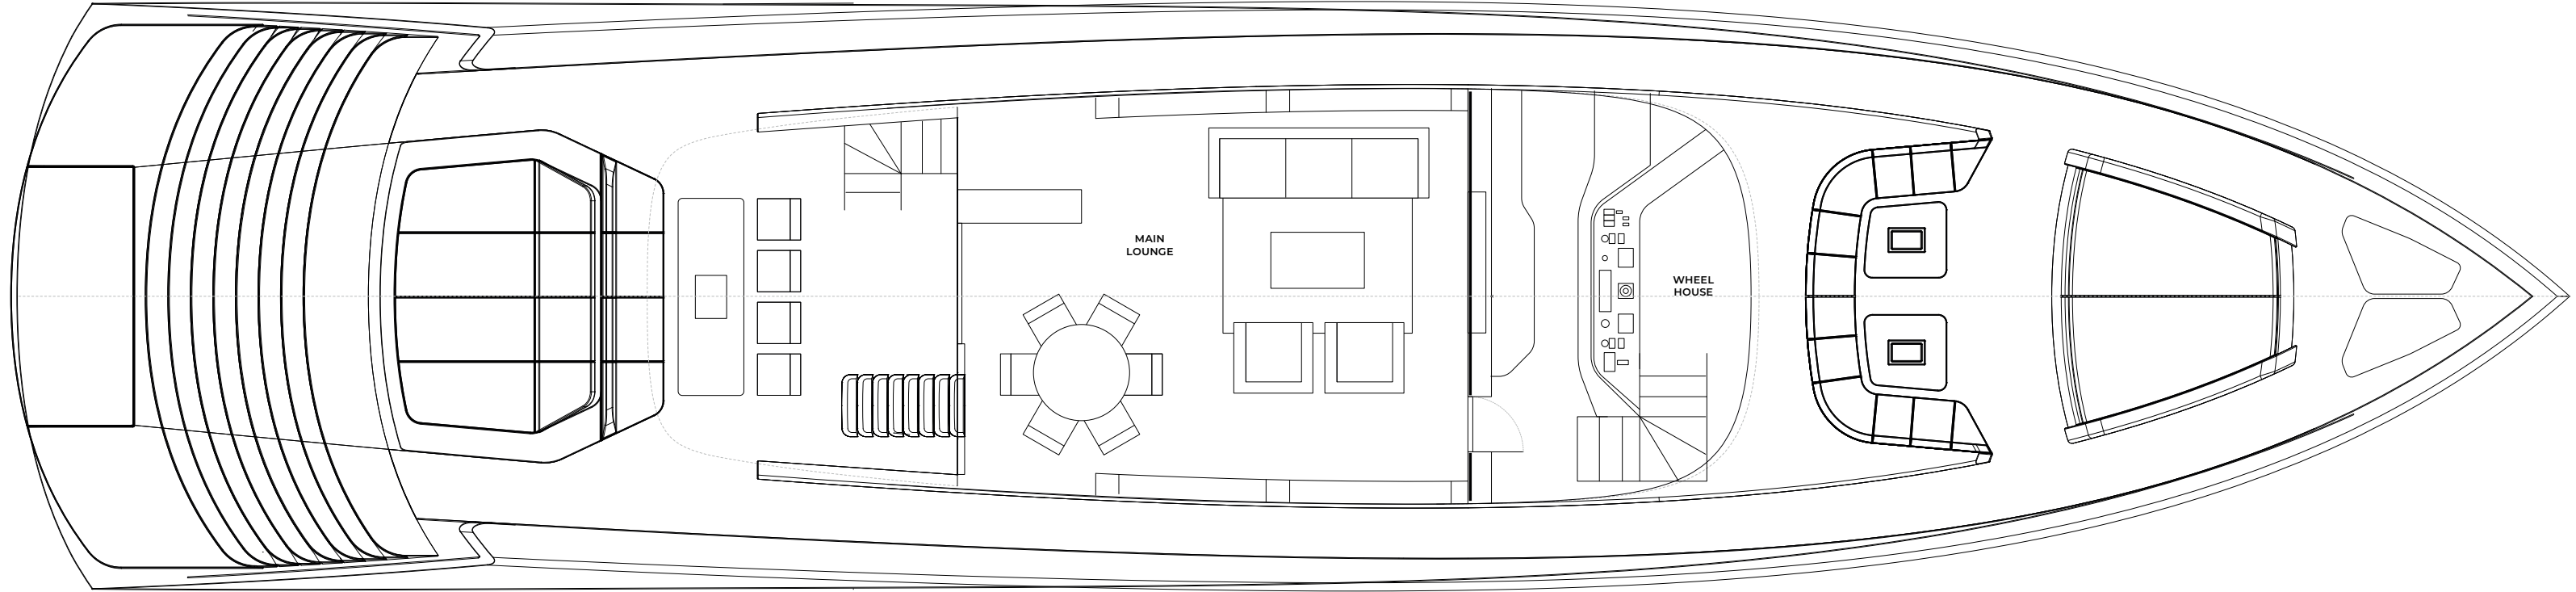

CRISTIANO GATTO
VENEZIA

CRISTIANOGATTO
VENEZIA

GENERAL ARRANGEMENT

SUN DECK

MAIN DECK

GENERAL ARRANGEMENT

LOWER DECK

LOWER DECK ALTERNATIVE WITH LOUNGE

SPECIFICATIONS

DESIGN	HARTFORM YACHT DESIGN
INTERIOR DESIGN	CRISTIANO GATTO DESIGN

OVERALL LENGTH	30M 100'
BEAM	7 M 23'
DRAFT	1.75M 5' 7"
GROS TONNAGE	<200T

HULL TYPE	V-PLANNING
-----------	------------

HULL	ALUMINIUM
SUPERSTRUCTURE	ALUMINIUM