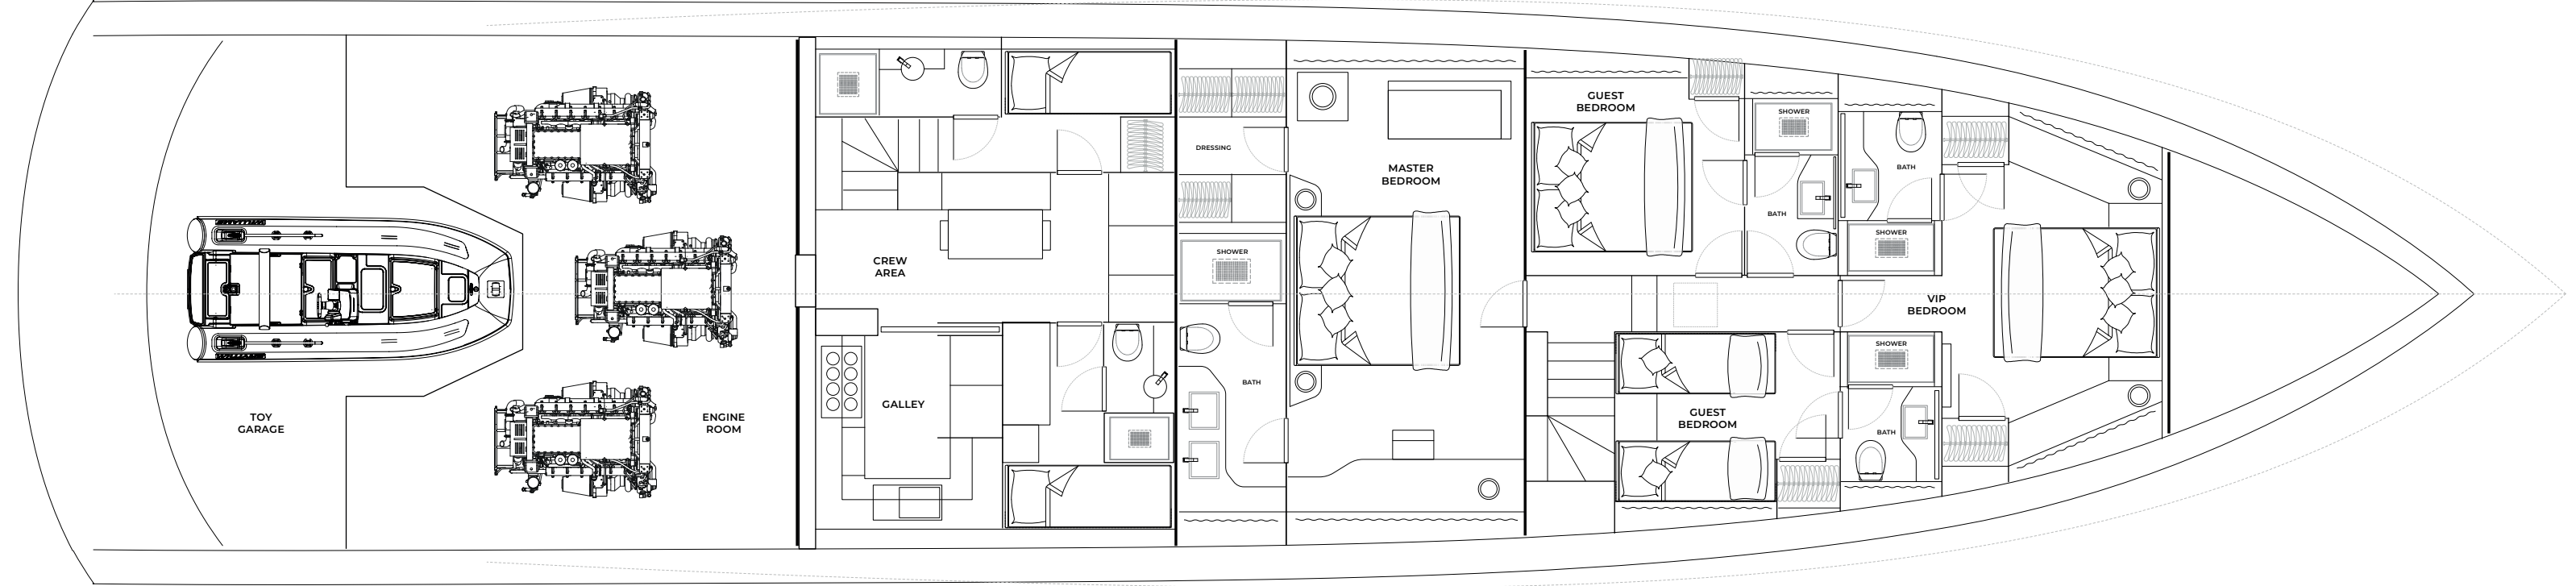

CRISTIANO GATTO
VENEZIA

CRISTIANOGATTO
VENEZIA

GENERAL ARRANGEMENT

SUN DECK

MAIN DECK

GENERAL ARRANGEMENT

LOWER DECK

LOWER DECK ALTERNATIVE WITH LOUNGE

SPECIFICATIONS

DESIGN	HARTFORM YACHT DESIGN
INTERIOR DESIGN	CRISTIANO GATTO DESIGN

OVERALL LENGTH	30M 100'
BEAM	7 M 23'
DRAFT	1.75M 5' 7"
GROS TONNAGE	<200T

HULL TYPE	V-PLANNING
-----------	------------

HULL	ALUMINIUM
SUPERSTRUCTURE	ALUMINIUM