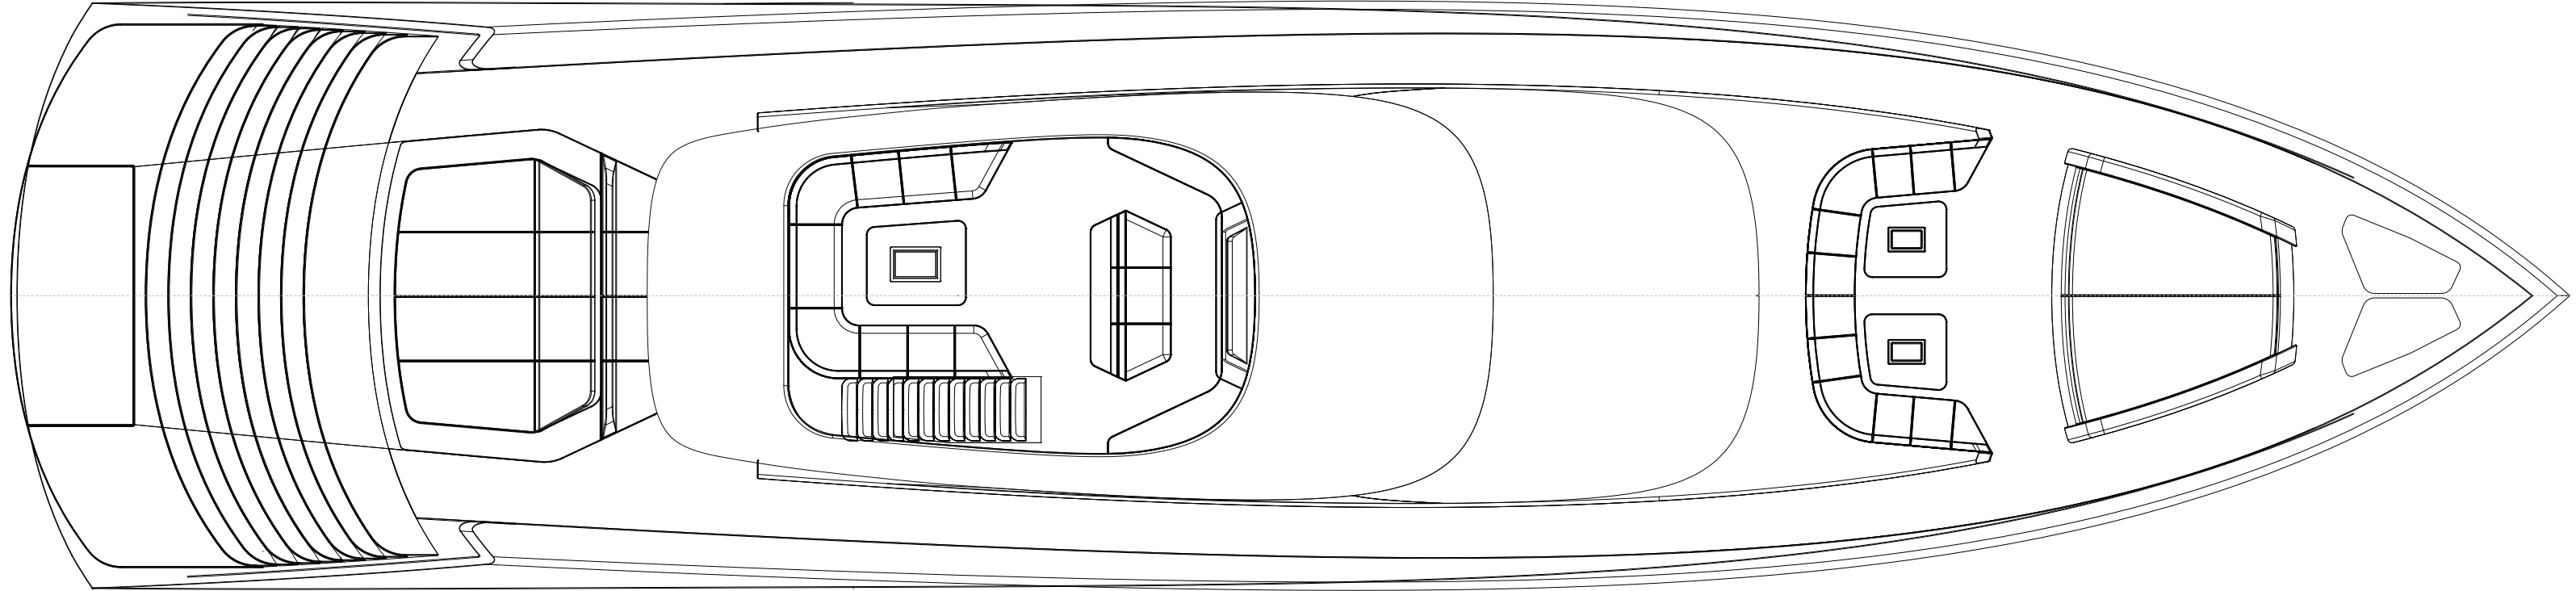

GENERAL ARRANGEMENT

SUN DECK