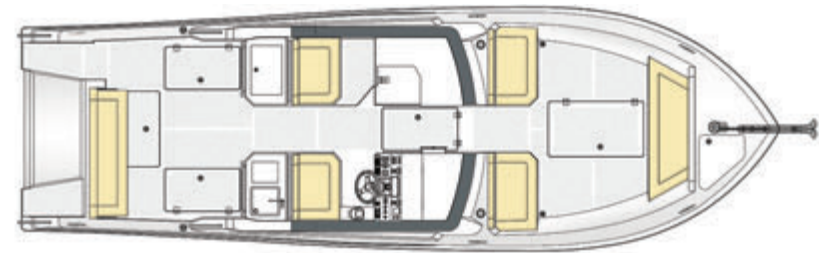

Silvercraft 40

Silvercraft
31 HT

Deck plan

Specifications

Length overall	:	30 ft 9 in (9.40 m)
Beam	:	9 ft 10 in (3.00 m)
Draft	:	1 ft 7 in (0.50 m)
Displacement	:	3 t approx.
Fuel tank capacity	:	200 US gal (760 l)
Water tank capacity	:	40 US gal (150 l)
Max. horsepower	:	600 hp
Safety regulation	:	US Coast Guard Standards