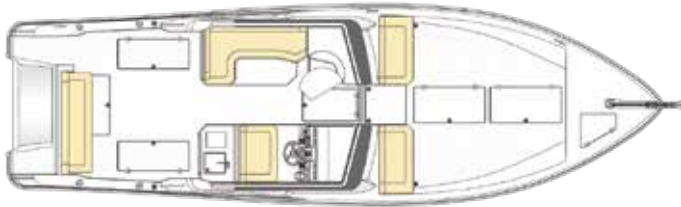

Option 2

Specifications

Length overall	:	35 ft 9 in (10.90 m)
Beam	:	10 ft 10 in (3.30 m)
Draft	:	2 ft (0.60 m)
Displacement	:	4.5 t approximately
Fuel tank capacity	:	250 US gal (946 l)
Water tank capacity	:	50 US gal (189 l)
Recommended horsepower	:	600 hp outboard