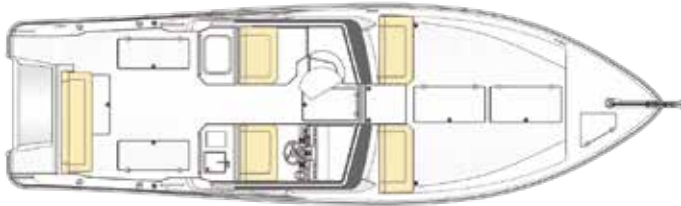

SILVERCRAFT 36 HT

Option 1