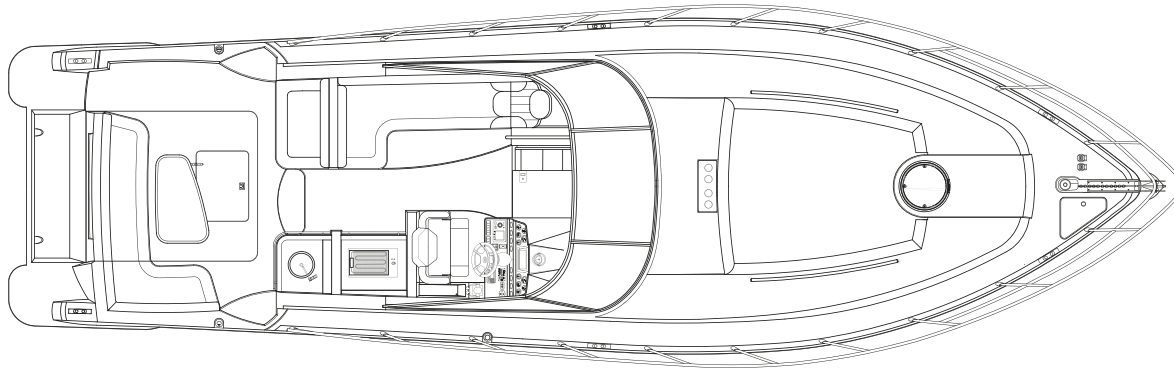

Saloon

Owner's Cabin | Head | Twin Guest Cabin

Sunbed | Cockpit Seating | Helm

Main deck

Lower deck

## Specifications :

Length overall : 42 ft (12.80 m)  
 Beam : 12 ft 4.5 in (3.80 m)  
 Draft : 2 ft 3 in (0.67 m)  
 Fuel tank capacity : 300 US gal (1,102 l)  
 Water tank capacity : 50 US gal (184 l)