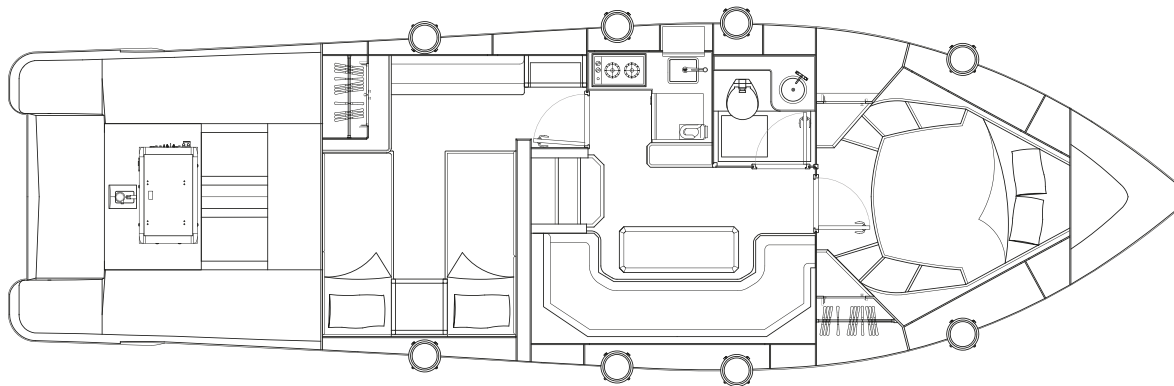

# ORYX 42

Launched in 2012, the robust Oryx 42 features a airy cockpit area, a cozy living space on the lower deck and berth capacity of up to 4 guests in two spacious cabins with a shared head.

Profile

Saloon

Owner's Cabin | Head | Twin Guest Cabin

Sunbed | Cockpit Seating | Helm

Main deck

Lower deck

## Specifications :

Length overall : 42 ft (12.80 m)  
 Beam : 12 ft 4.5 in (3.80 m)  
 Draft : 2 ft 3 in (0.67 m)  
 Fuel tank capacity : 300 US gal (1,102 l)  
 Water tank capacity : 50 US gal (184 l)