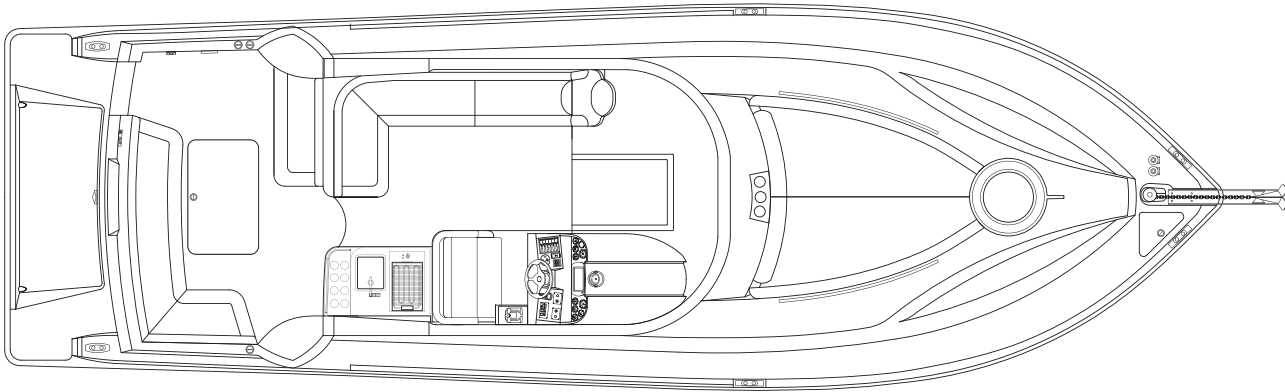

ORYX 36

ORYX 42

ORYX 379

ORYX 36

An elegant sport cruiser, the Oryx 36 is both powerful and extremely comfortable. Her main deck design allows for an L-shaped seating area next to the pilot and allows easy access to the swim deck from the cockpit.

Profile | Cockpit Seating | Helm

Owner's Cabin | Twin Guest Cabin

Saloon | Head | Galley

Sun Bed | Cockpit Seating

Main deck

Lower deck

Specifications :

Length overall : 36 ft 8 in (11.18 m)
 Beam : 11 ft 6 in (3.50 m)
 Draft : 2 ft (0.60 m)
 Fuel tank capacity : 200 US gal (757 l)
 Water tank capacity : 40 US gal (151 l)

Accomodation : Owner's cabin (2 berths)
 Guest cabin (2 berths)
 Head : 1
 Maximum recommended hp : 600 hp

TECHNOLOGY & CRAFTSMANSHIP

PRAXIS 42 OPEN
42 OPEN
PRAXIS 42 OPEN

1:500

Pictures in this catalogue may be taken from different vessels of the same type for example purpose only. Performance estimates are given in good faith, but are in no way guaranteed. Dirt on the hull, damage to the propellers, external water and air temperatures and added weight, fuel and water carried can all adversely affect performance. For these and other reasons we can give no performance guarantees. Data and characteristics are not binding, details, colors, descriptions and illustrations are for information purpose only. The drawings and pictures may include specific equipment or modifications which are not part of the standard specifications of the vessel, standard specifications may be defined differently in different sales territories. Gulf Craft Inc. reserves the right to make any changes in specifications or equipment without prior notice. In case of any inconsistencies between specification sheet, product catalogue and price list, the price list prevails. Customers are recommended to contact our sales representative to reconfirm standard and optional features on the vessels.