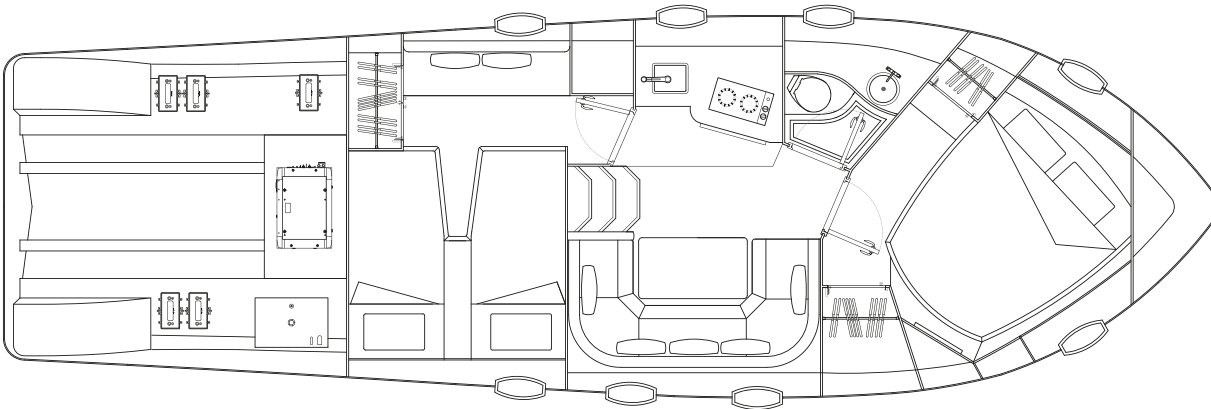

ORYX 36

ORYX 42

ORYX 379

ORYX 36

An elegant sport cruiser, the Oryx 36 is both powerful and extremely comfortable. Her main deck design allows for an L-shaped seating area next to the pilot and allows easy access to the swim deck from the cockpit.

Profile | Cockpit Seating | Helm

Owner's Cabin | Twin Guest Cabin

Saloon | Head | Galley

Sun Bed | Cockpit Seating

Main deck

Lower deck

Specifications :

Length overall : 36 ft 8 in (11.18 m)
 Beam : 11 ft 6 in (3.50 m)
 Draft : 2 ft (0.60 m)
 Fuel tank capacity : 200 US gal (757 l)
 Water tank capacity : 40 US gal (151 l)

Accomodation : Owner's cabin (2 berths)
 Guest cabin (2 berths)
 Head : 1
 Maximum recommended hp : 600 hp

TECHNOLOGY & CRAFTSMANSHIP

PRAXIS 42 OPEN
42 OPEN
PRAXIS 42 OPEN

1:500

Pictures in this catalogue may be taken from different vessels of the same type for example purpose only. Performance estimates are given in good faith, but are in no way guaranteed. Dirt on the hull, damage to the propellers, external water and air temperatures and added weight, fuel and water carried can all adversely affect performance. For these and other reasons we can give no performance guarantees. Data and characteristics are not binding, details, colors, descriptions and illustrations are for information purpose only. The drawings and pictures may include specific equipment or modifications which are not part of the standard specifications of the vessel, standard specifications may be defined differently in different sales territories. Gulf Craft Inc. reserves the right to make any changes in specifications or equipment without prior notice. In case of any inconsistencies between specification sheet, product catalogue and price list, the price list prevails. Customers are recommended to contact our sales representative to reconfirm standard and optional features on the vessels.